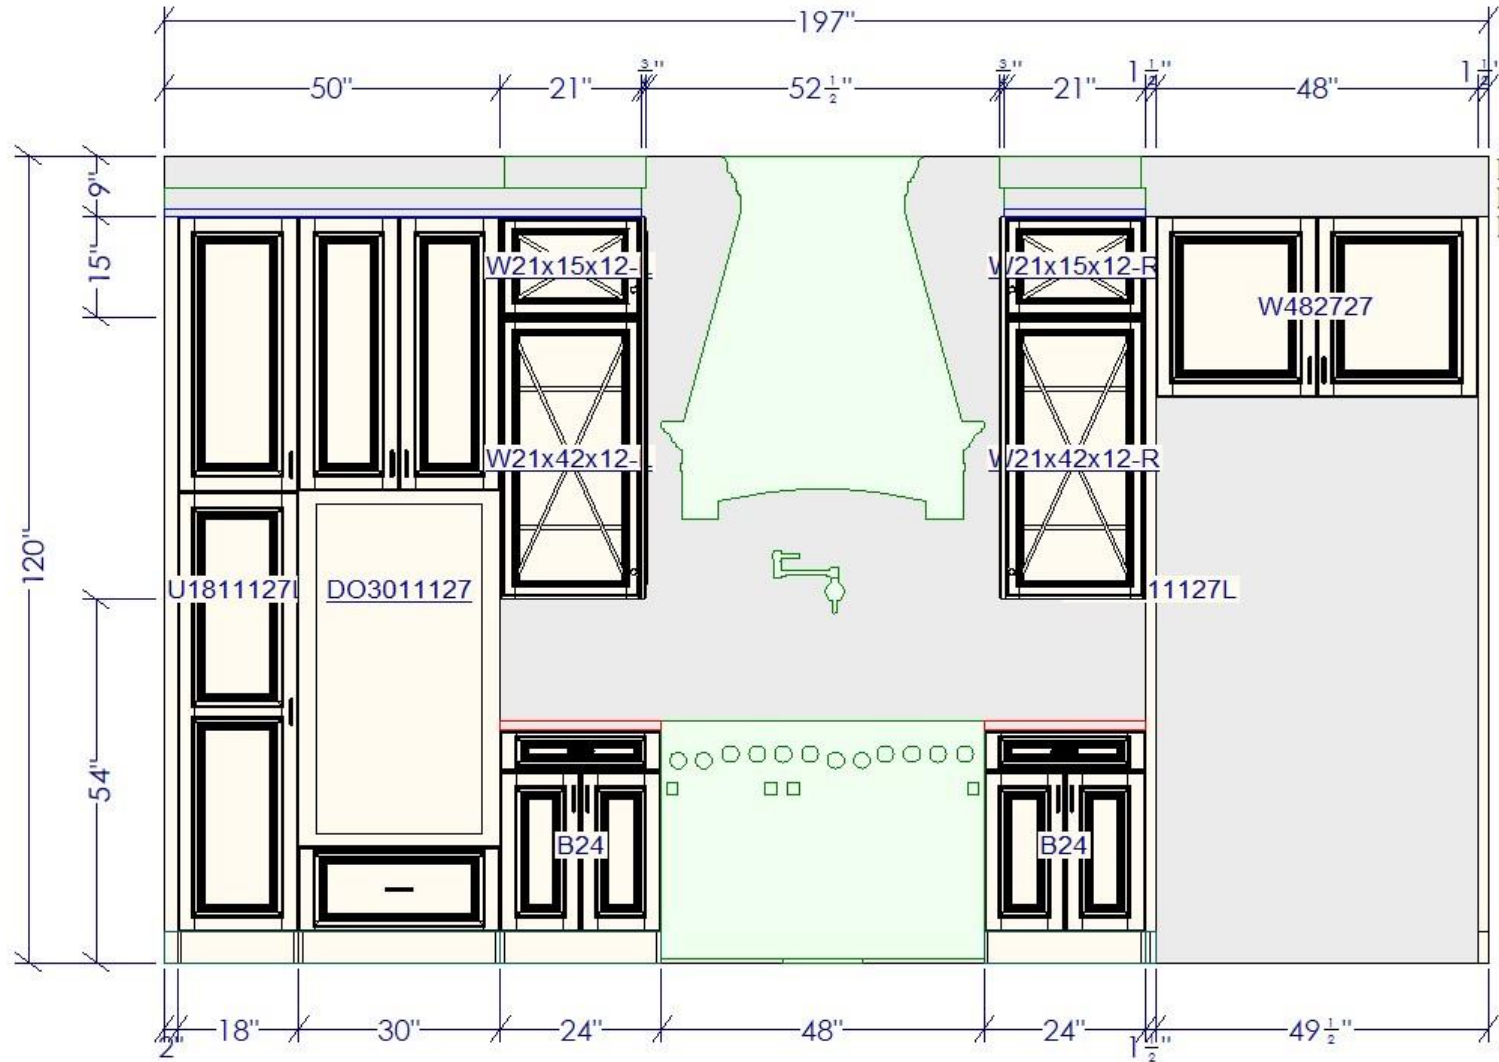

AUTHENTIC CUSTOM —CABINETS—

Finished End Panels
 Lighted Upper Glass Cabinets
 Large Crown

Finished End Panels
 Full Height Trash
 Lighted Upper Glass Cabinets
 Large Crown

Finished End Panels

2 Rollouts

Trash Pullout

Finished End Panel

FDB48-12

No Doors
Finished panels on sides
Stone Shelves
Cabinet is 12" Deep