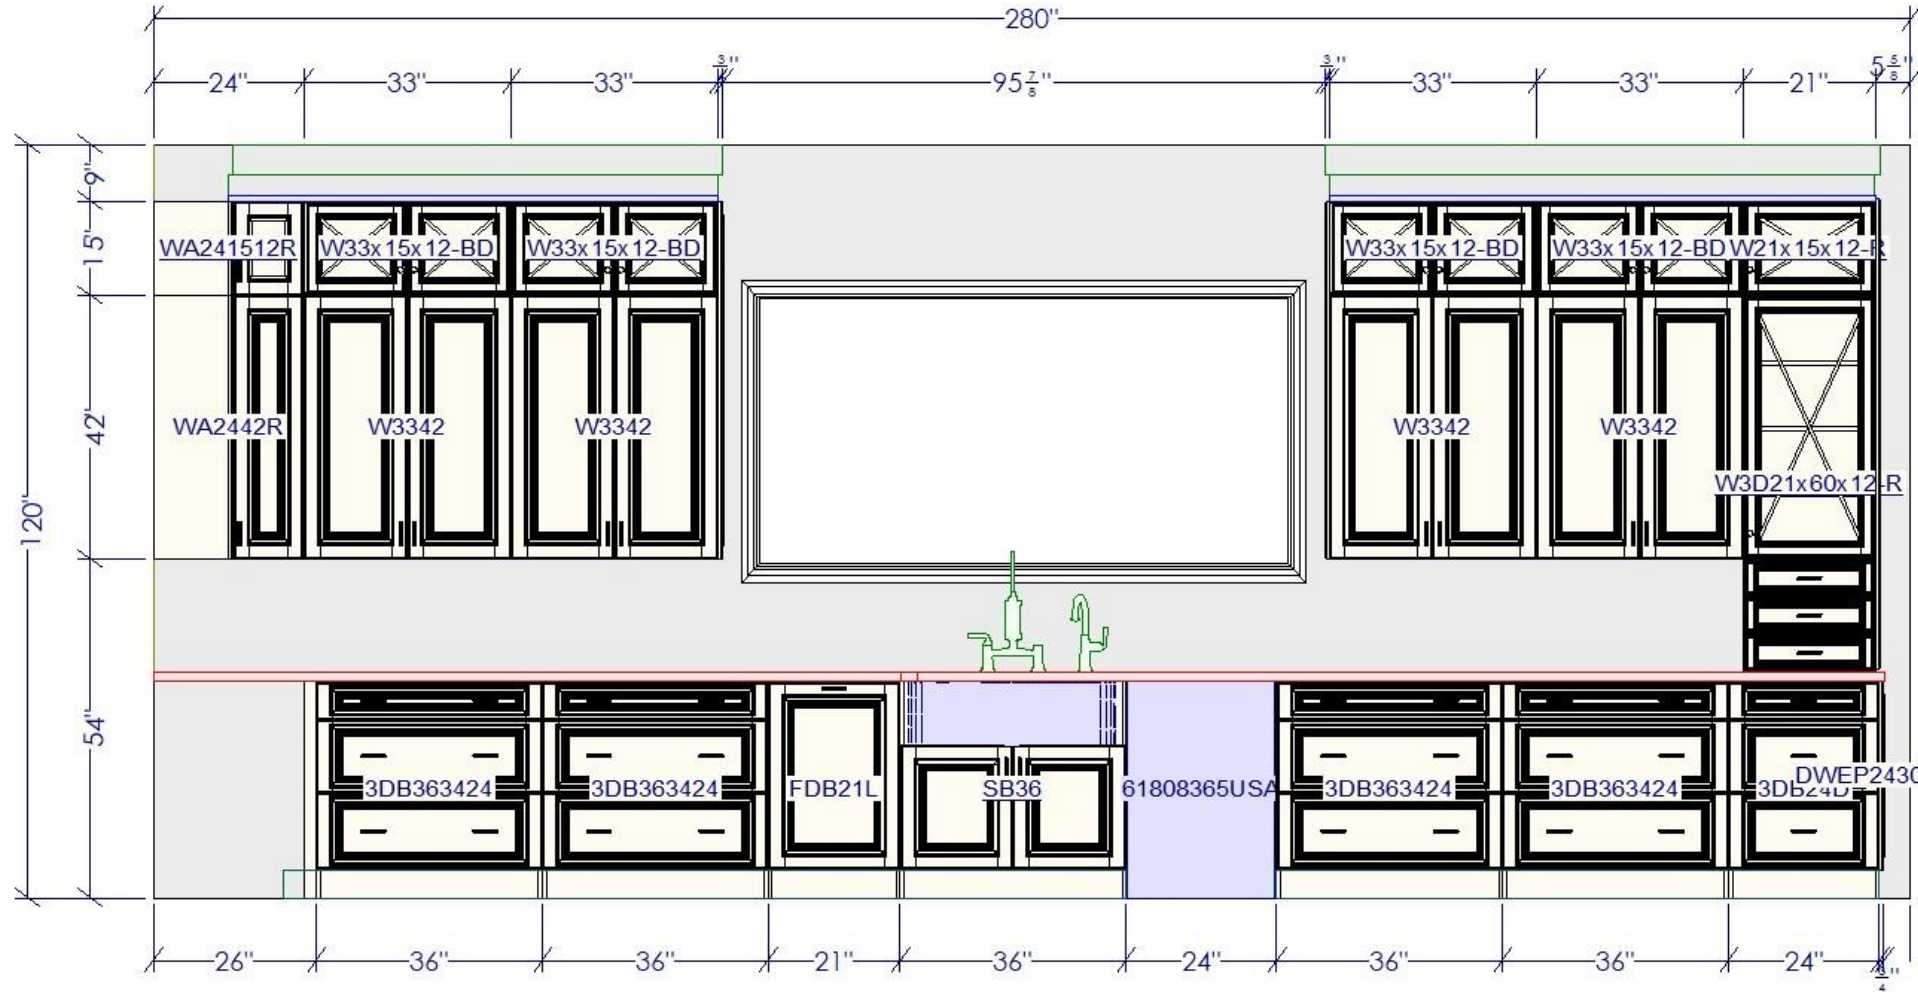

AUTHENTIC CUSTOM —CABINETS—

Finished End Panels
 Lighted Upper Glass Cabinets
 Large Crown

Finished End Panels
 Full Height Trash
 Lighted Upper Glass Cabinets
 Large Crown

Finished End Panels

2 Rollouts

Trash Pullout

Finished End Panel

FDB48-12

No Doors
Finished panels on sides
Stone Shelves
Cabinet is 12" Deep