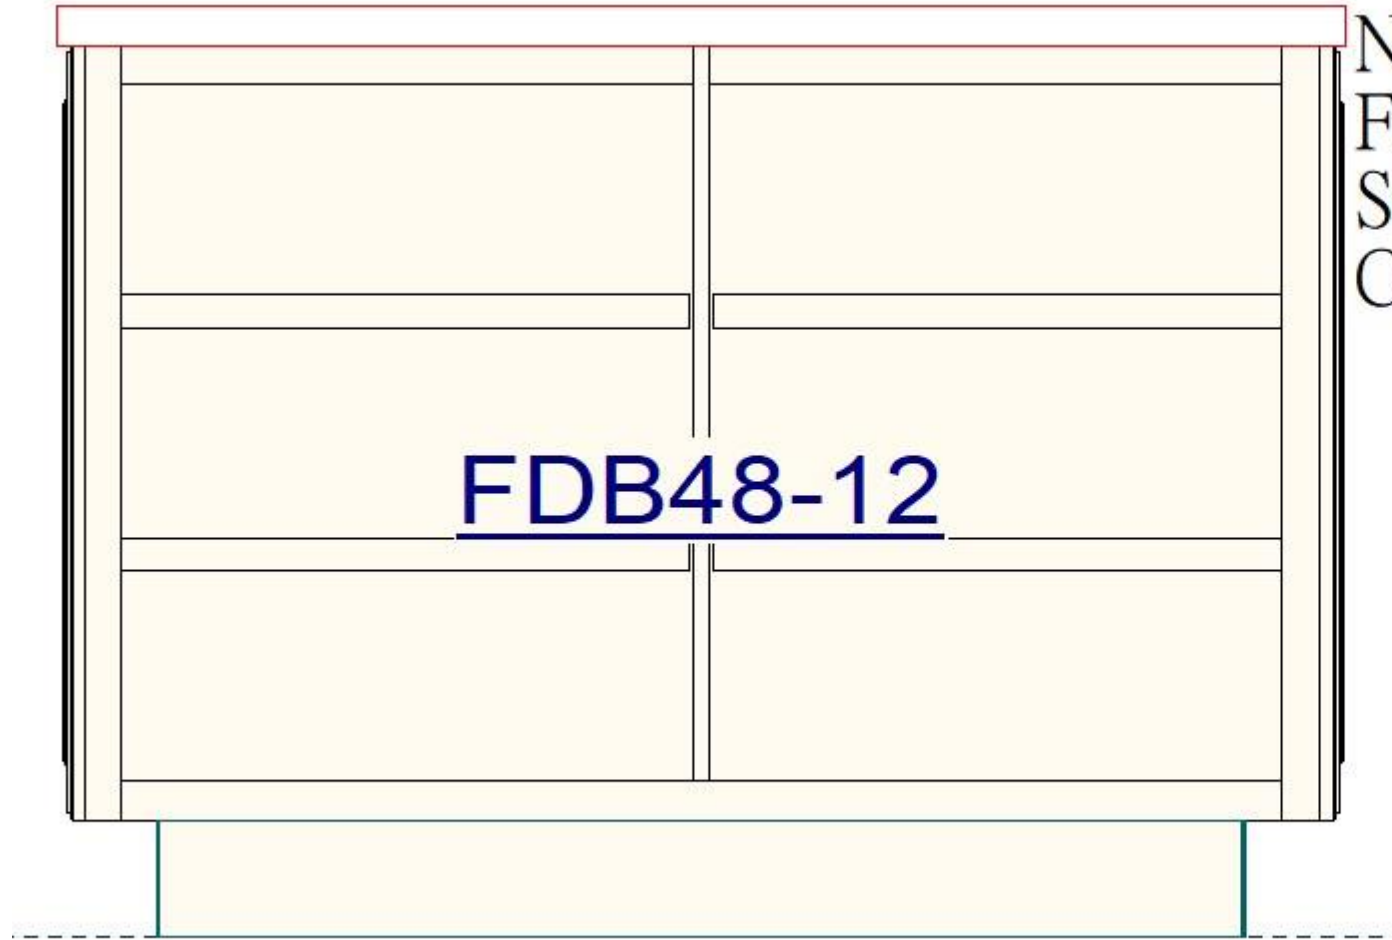

Finished End Panel

FDB48-12

No Doors
Finished panels on sides
Stone Shelves
Cabinet is 12" Deep