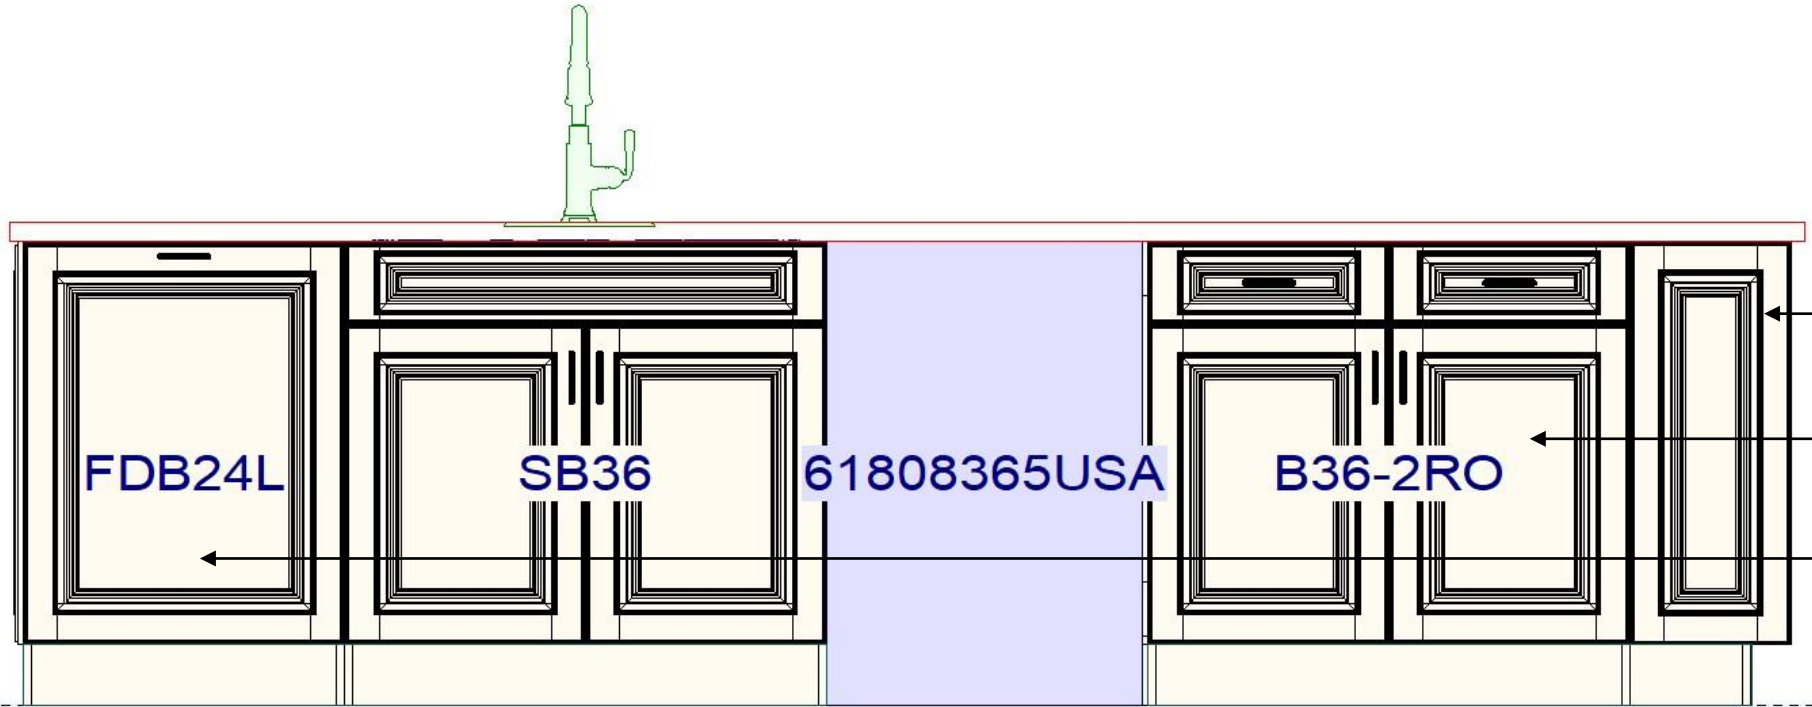

AUTHENTIC CUSTOM —CABINETS—

Finished End Panels
 Lighted Upper Glass Cabinets
 Large Crown

Finished End Panels
 Full Height Trash
 Lighted Upper Glass Cabinets
 Large Crown

Finished End Panels

2 Rollouts

Trash Pullout

Finished End Panel

FDB48-12

No Doors
Finished panels on sides
Stone Shelves
Cabinet is 12" Deep